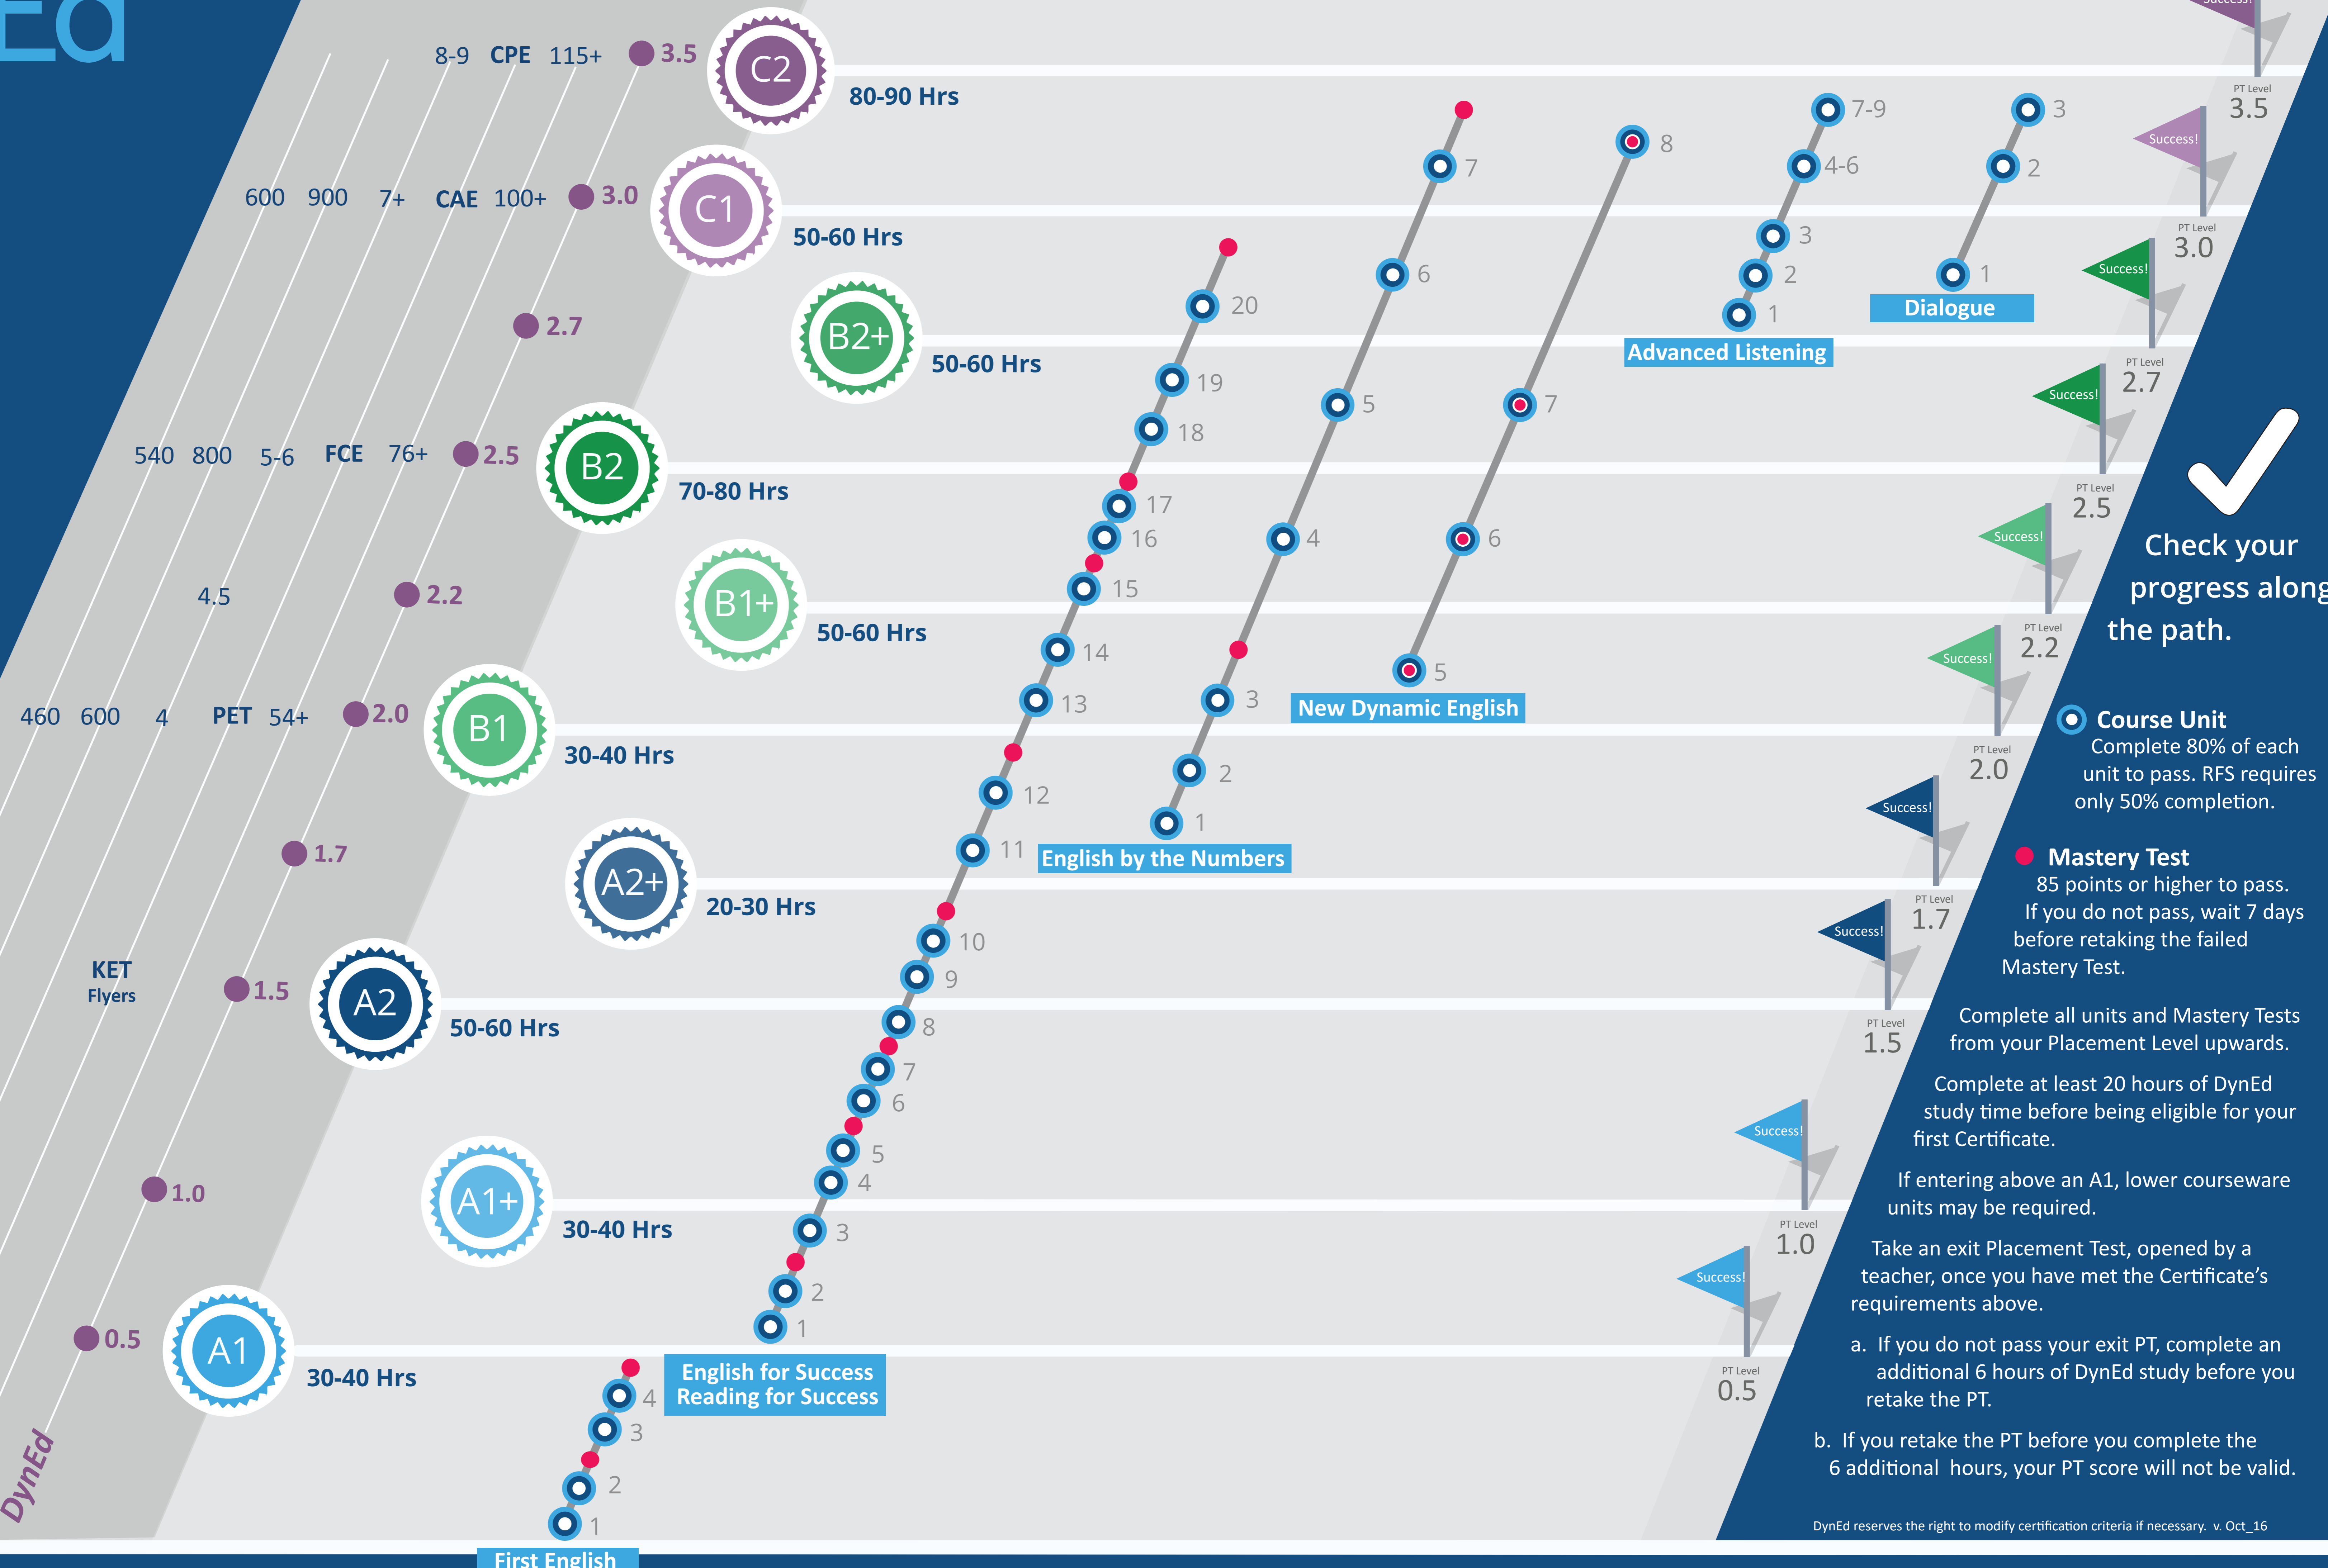

TOEFL® paper
TOEIC®
IELTS®
Cambridge
TOEFL iBT®
DynEd

Check your progress along the path.

Course Unit
Complete 80% of each unit to pass. RFS requires only 50% completion.

Mastery Test
85 points or higher to pass. If you do not pass, wait 7 days before retaking the failed Mastery Test.

Complete all units and Mastery Tests from your Placement Level upwards.

Complete at least 20 hours of DynEd study time before being eligible for your first Certificate.

If entering above an A1, lower courseware units may be required.

Take an exit Placement Test, opened by a teacher, once you have met the Certificate's requirements above.

- If you do not pass your exit PT, complete an additional 6 hours of DynEd study before you retake the PT.
- If you retake the PT before you complete the 6 additional hours, your PT score will not be valid.